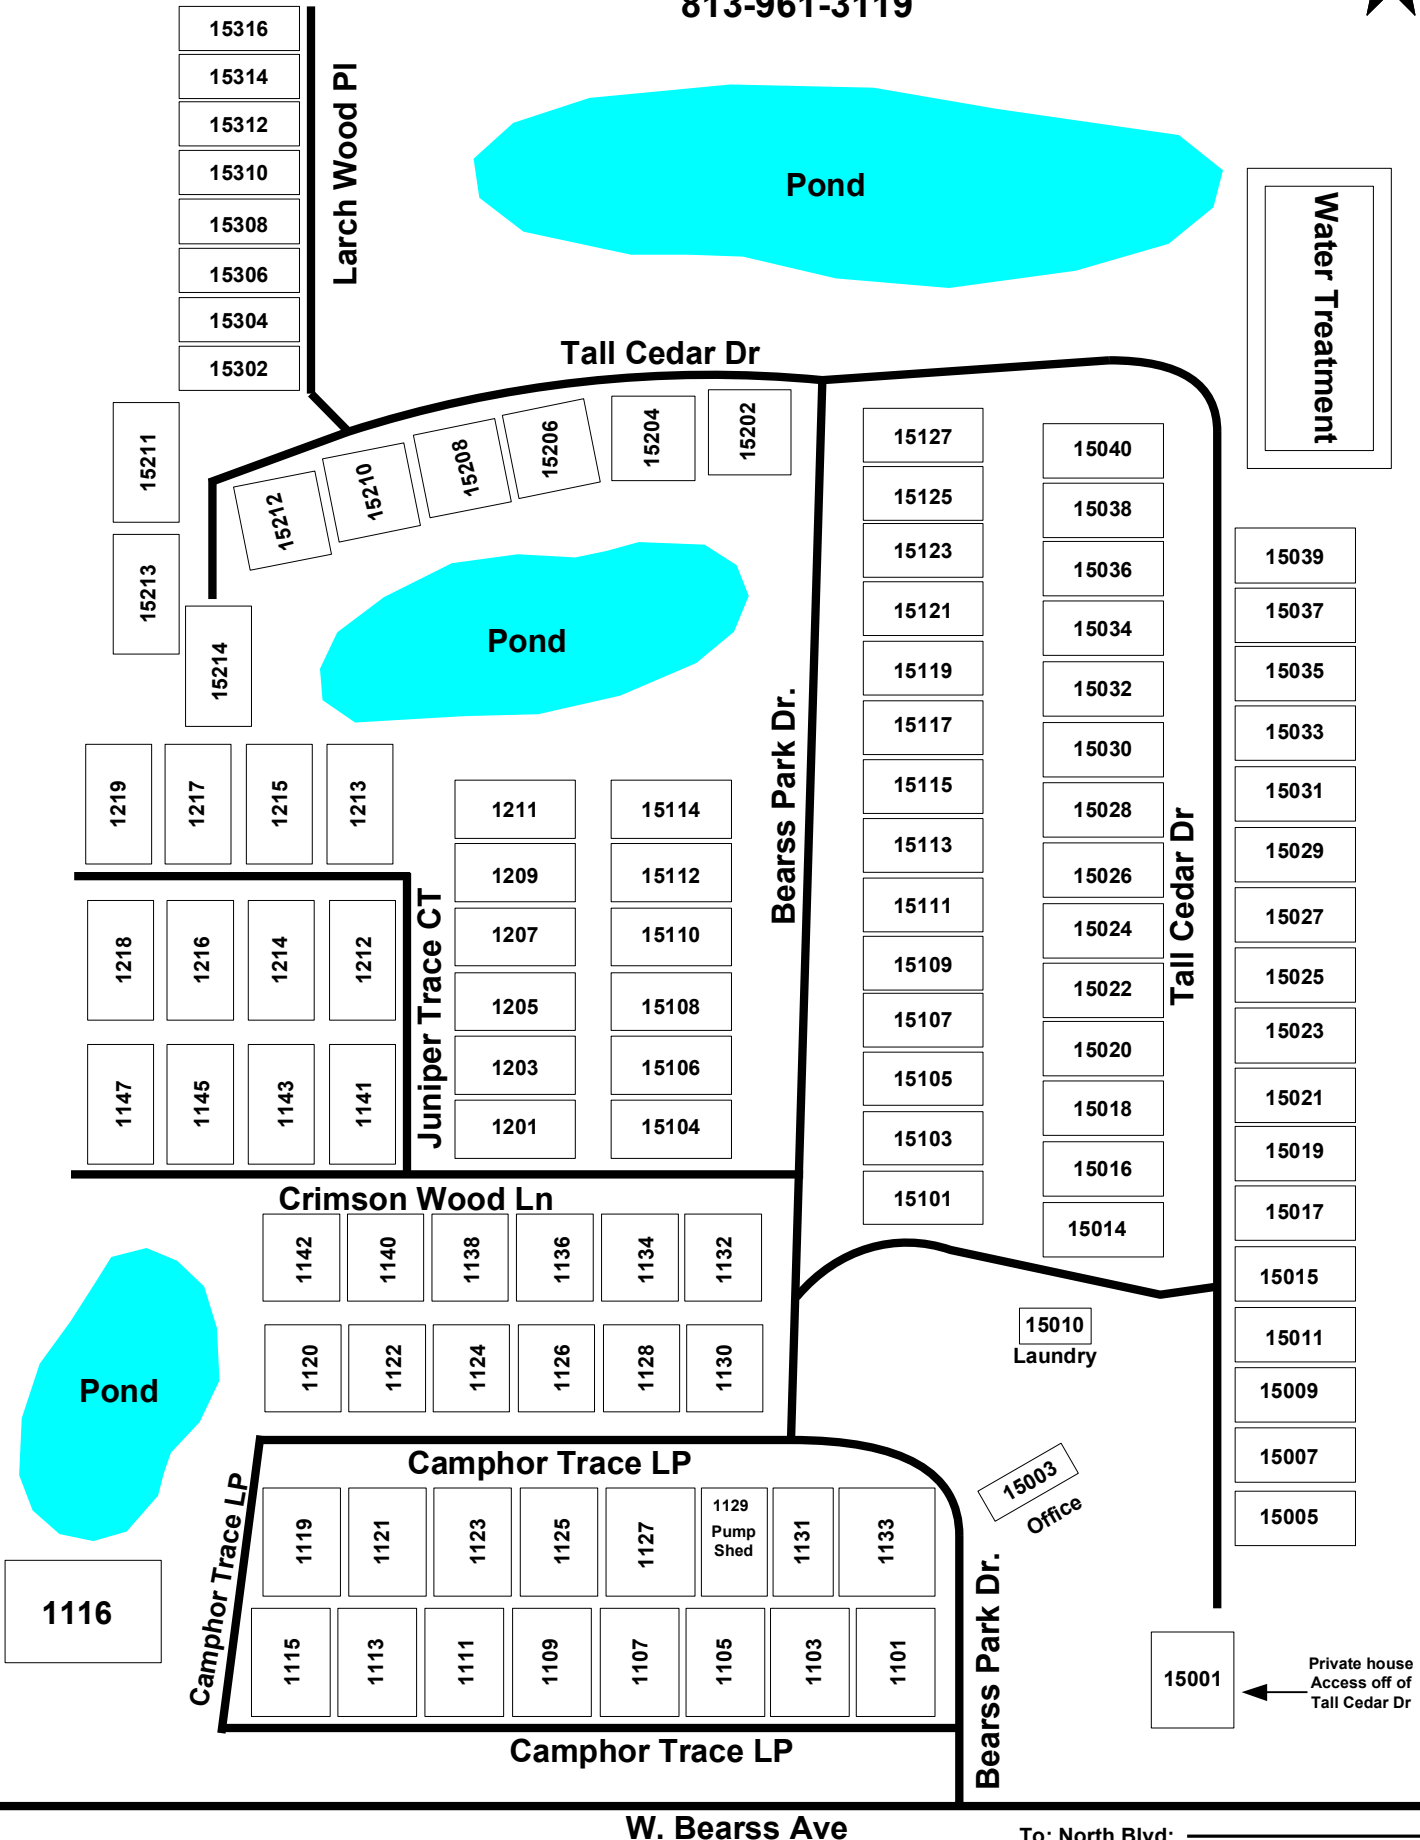

# Bearss Park, Inc

Contact Numbers:  
813-240-5379  
813-961-3119

W. Bearss Ave

To: North Blvd: →