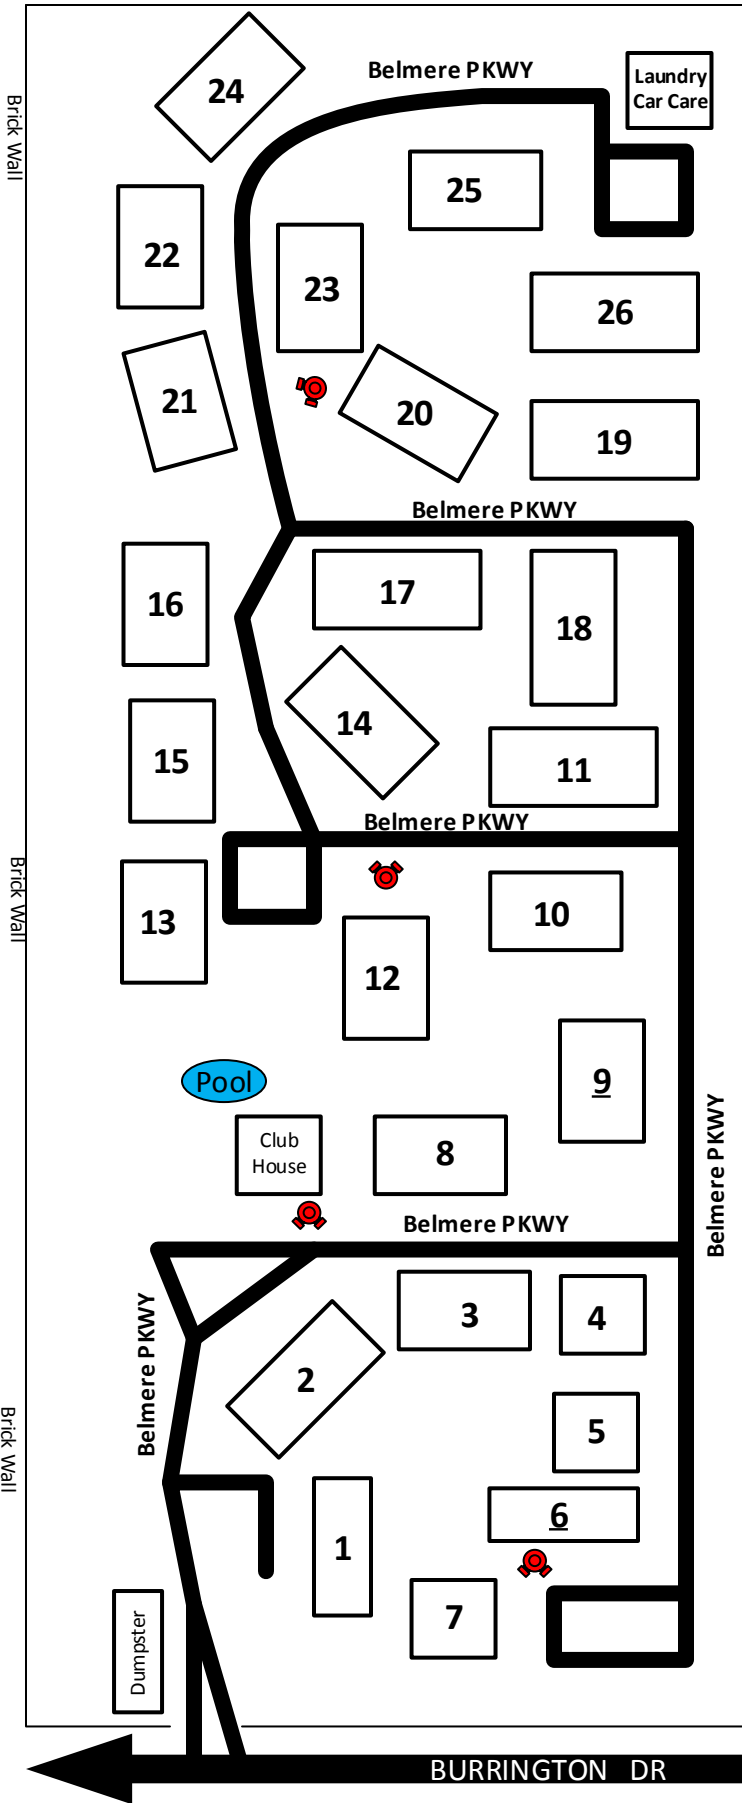

**BELMERE APARTMENTS**  
 5102 Belmere Pkwy  
 Box 0805

Brick Wall

Brick Wall

Brick Wall

EHRlich RD

EHRlich RD

EHRlich RD

Pennington RD

Aire PL

BURRINGTON DR

APARTMENT NUMBERS KEyed TO BUILDING NUMBERS..  
 i.e. APT 506 is building 5  
APT 1408 is building 14

After Hours Maintenance:  
813-962-0097 ext 2

Property Manager:  
Denise Thomas  
850-321-7720