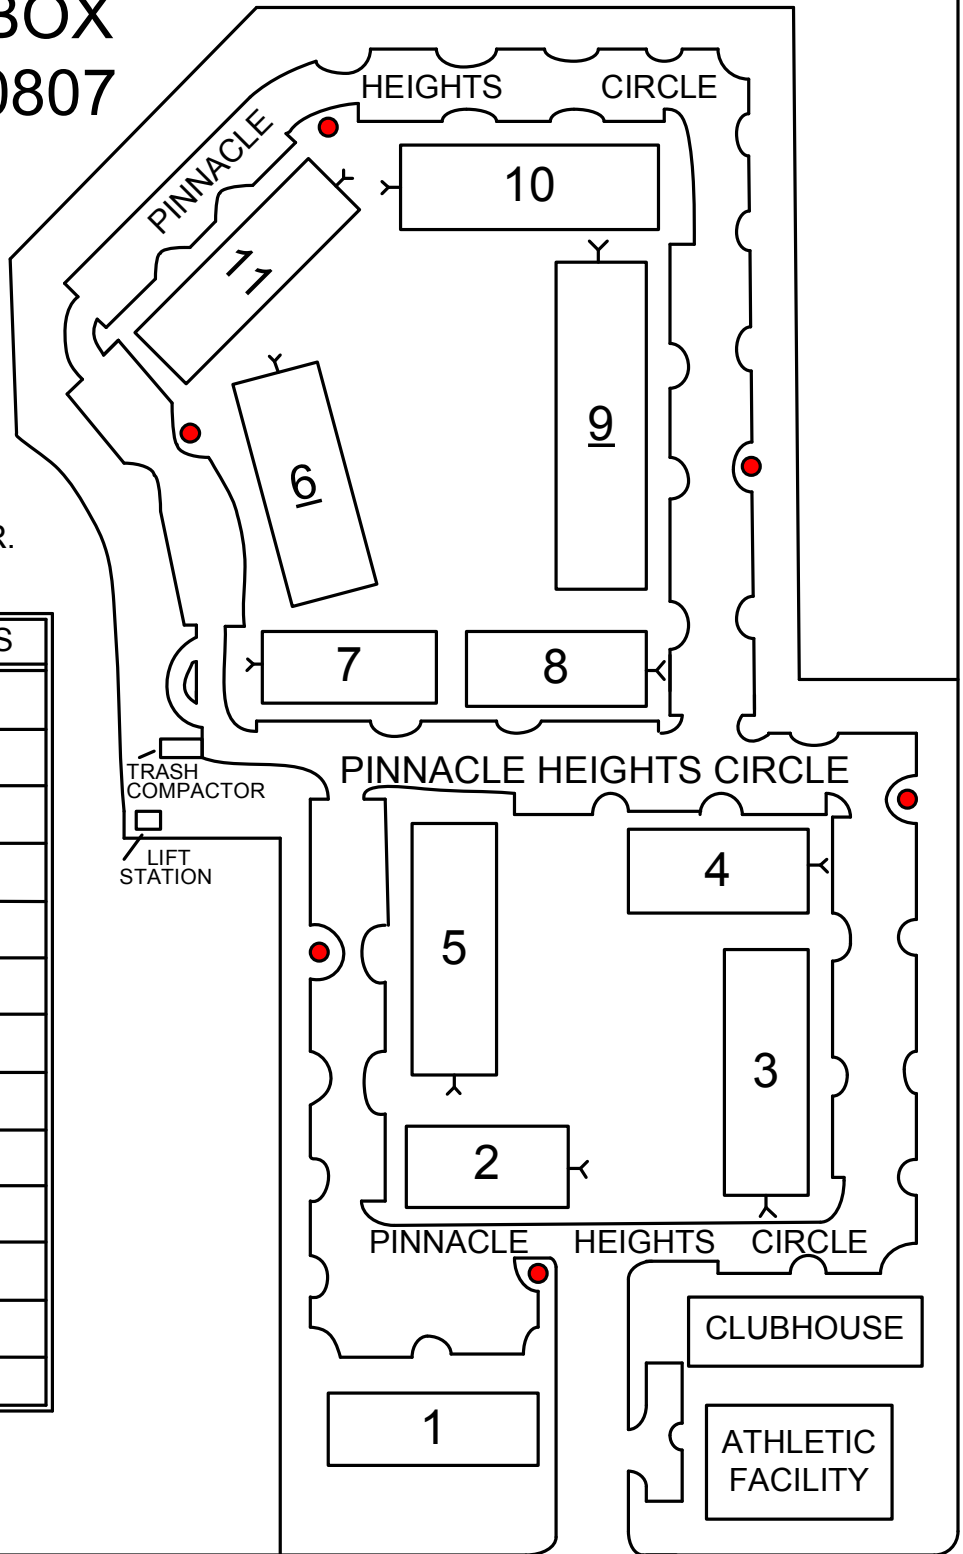

PINNACLE APTS

BOX
0807

ALL BUILDINGS HAVE
PINNACLE HEIGHTS CIR.
ADDRESSES

BLDG#	ADDRESS
CLUBHOUSE	5601
#1	5621
#2	5620
#3	5602
#4	5604
#5	5618
#6	5614
#7	5616
#8	5606
#9	5608
#10	5610
#11	5612
LIFT STA.	5615

LYNN ROAD

GATE ACCES CODE 7654

JOYNER RD