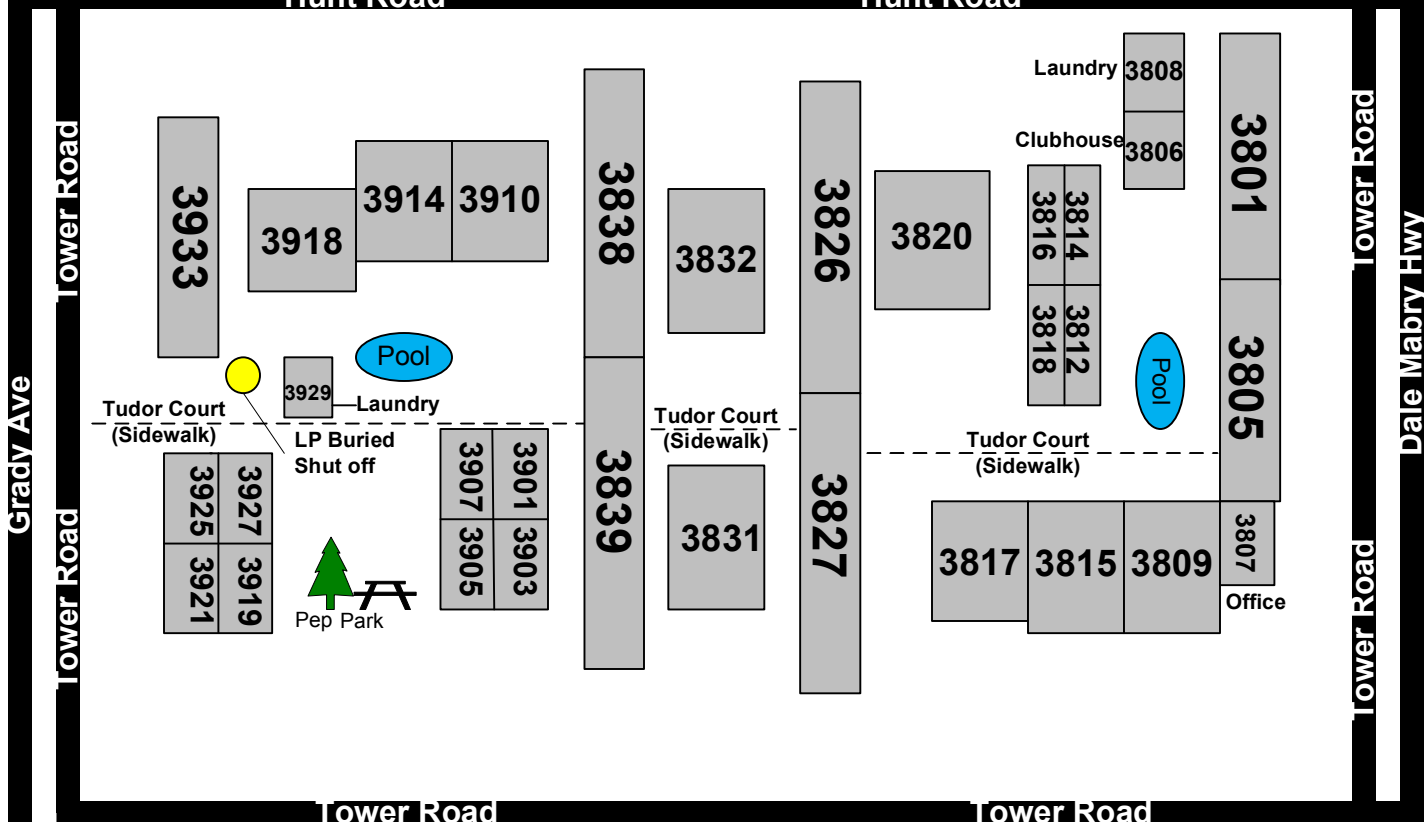

Foxcroft Apartments

Box 821
Station 10

Office Info:
3807 Tower Road
Tampa, FL 33614
813-933-1130

Mullins Road

Entrance

Entrance

Hunt Road

Hunt Road

Lower Road

Lower Road

Entrance

Notes:

- * 2 story block/wood frame construction with lightweight wood trusses.
- * Common attic space
- * No internal hydrants, nearest hydrant at Grady and Mullins (400 ft north of Grady entrance)
- * Other hydrants located across Dale Mabry Hwy (east side)

Humphrey Street