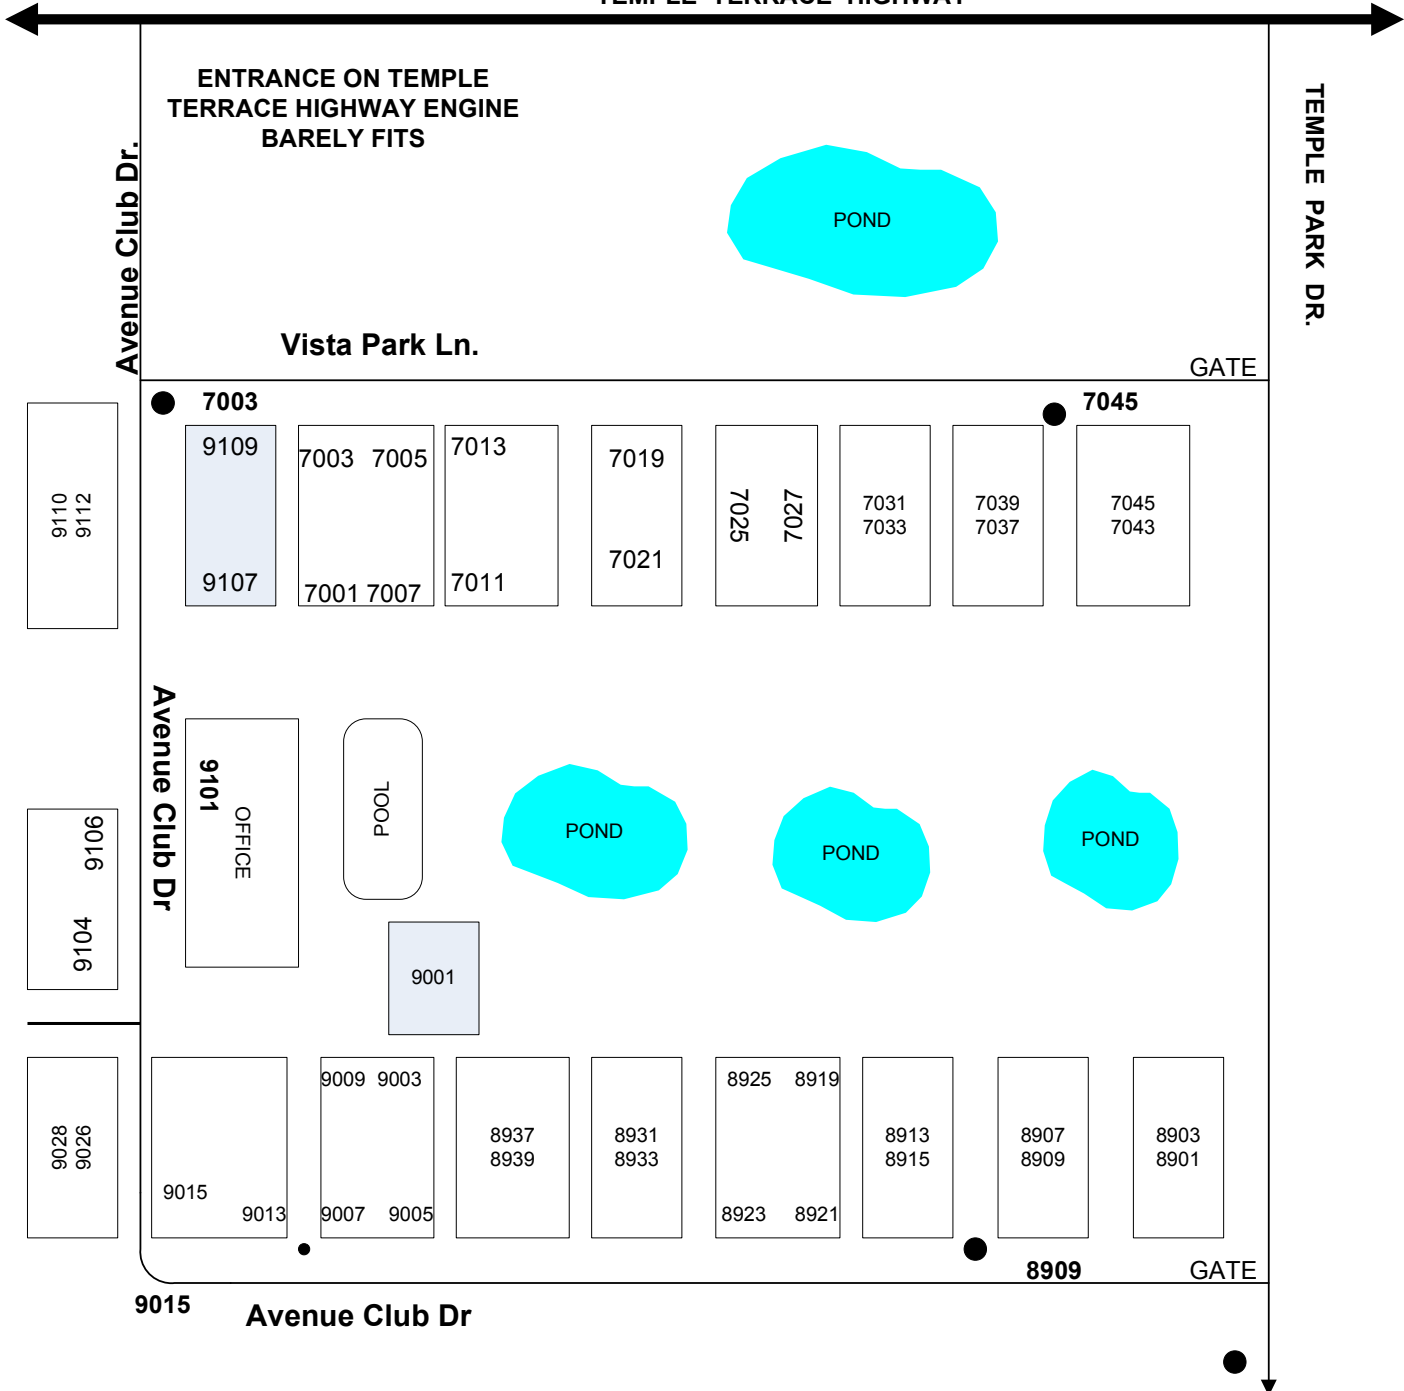

The Avenue Apartments

BOX 0923

TEMPLE TERRACE HIGHWAY

GATES ON TEMPLE PARK
LOCKED ALL THE TIME; KEY IN
KNOX-BOX.