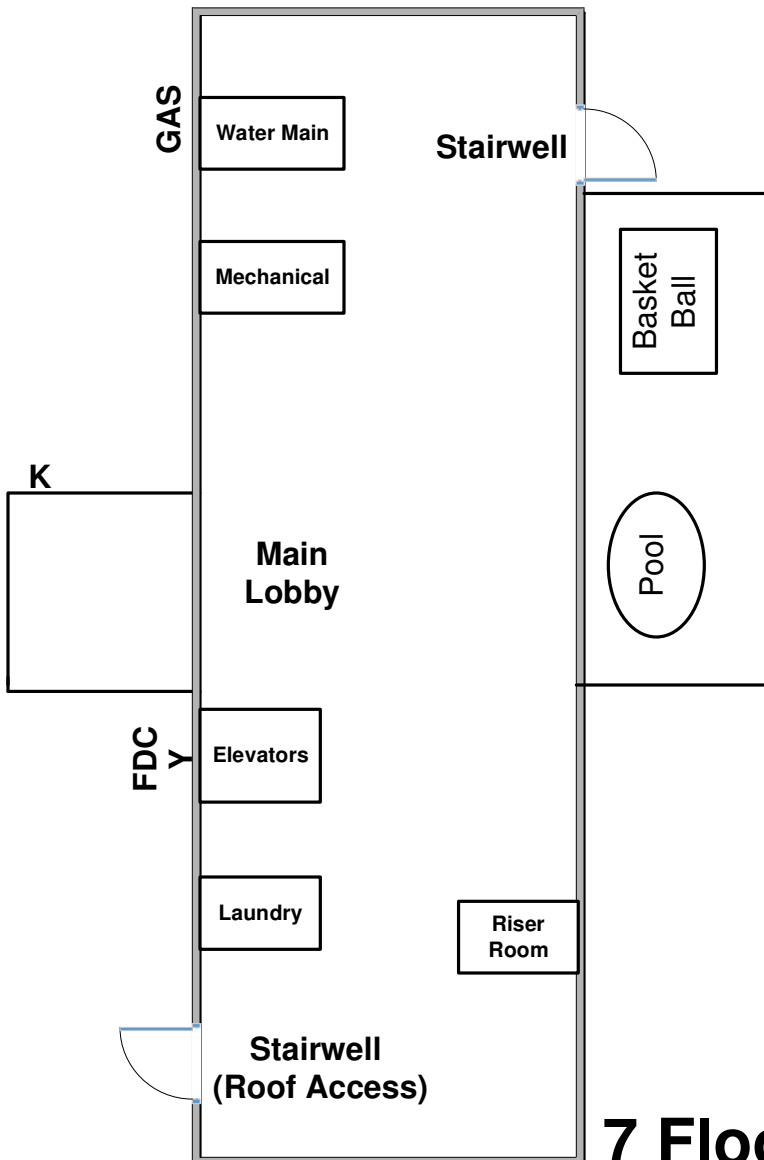

Homewood Suites

10240 Palm River Rd

Box 1520
June 2017
Griffith 33/B

To: Station 33

Palm River Rd

Red Top
BlueTop

Red Top

7 Floors

- K = Knox Box
- Y = FDC
- E = Electric Main
- A = Alarm Panel
- ★ = Annunciator Panel