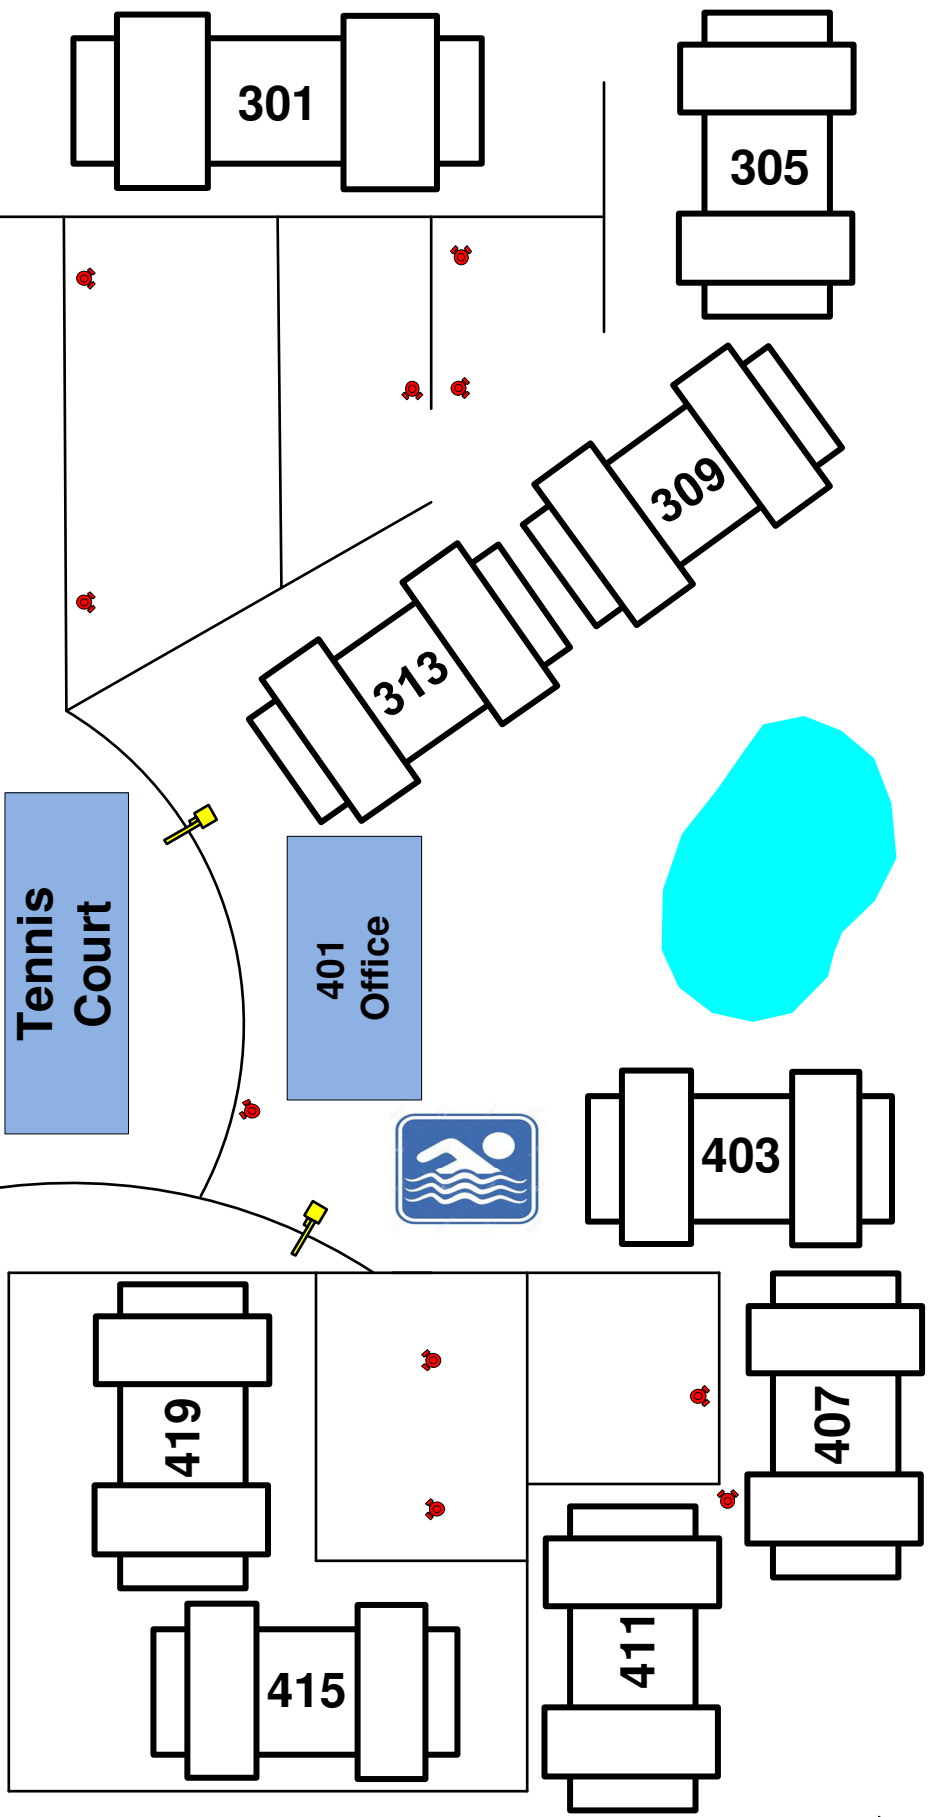

The Park at Siena Phase 3

1528

1520	1521	1522
1529		1527
1532	1533	1534

Station 33
Griffith
February 2018

The Park of Siena Phase 1

***** No Sprinklers**
Layout of Buildings

302	303	304
301	305	
202	203	204
201	205	
102	103	104
101	105	

Left Stair Well

307	308	309
306	310	
207	208	209
206	210	
107	108	109
106	110	

Right Stair Well

Providence Road

Plantation View Dr

The Park of Siena Phase 2

Brandon Main St

To: Lakewood Dr