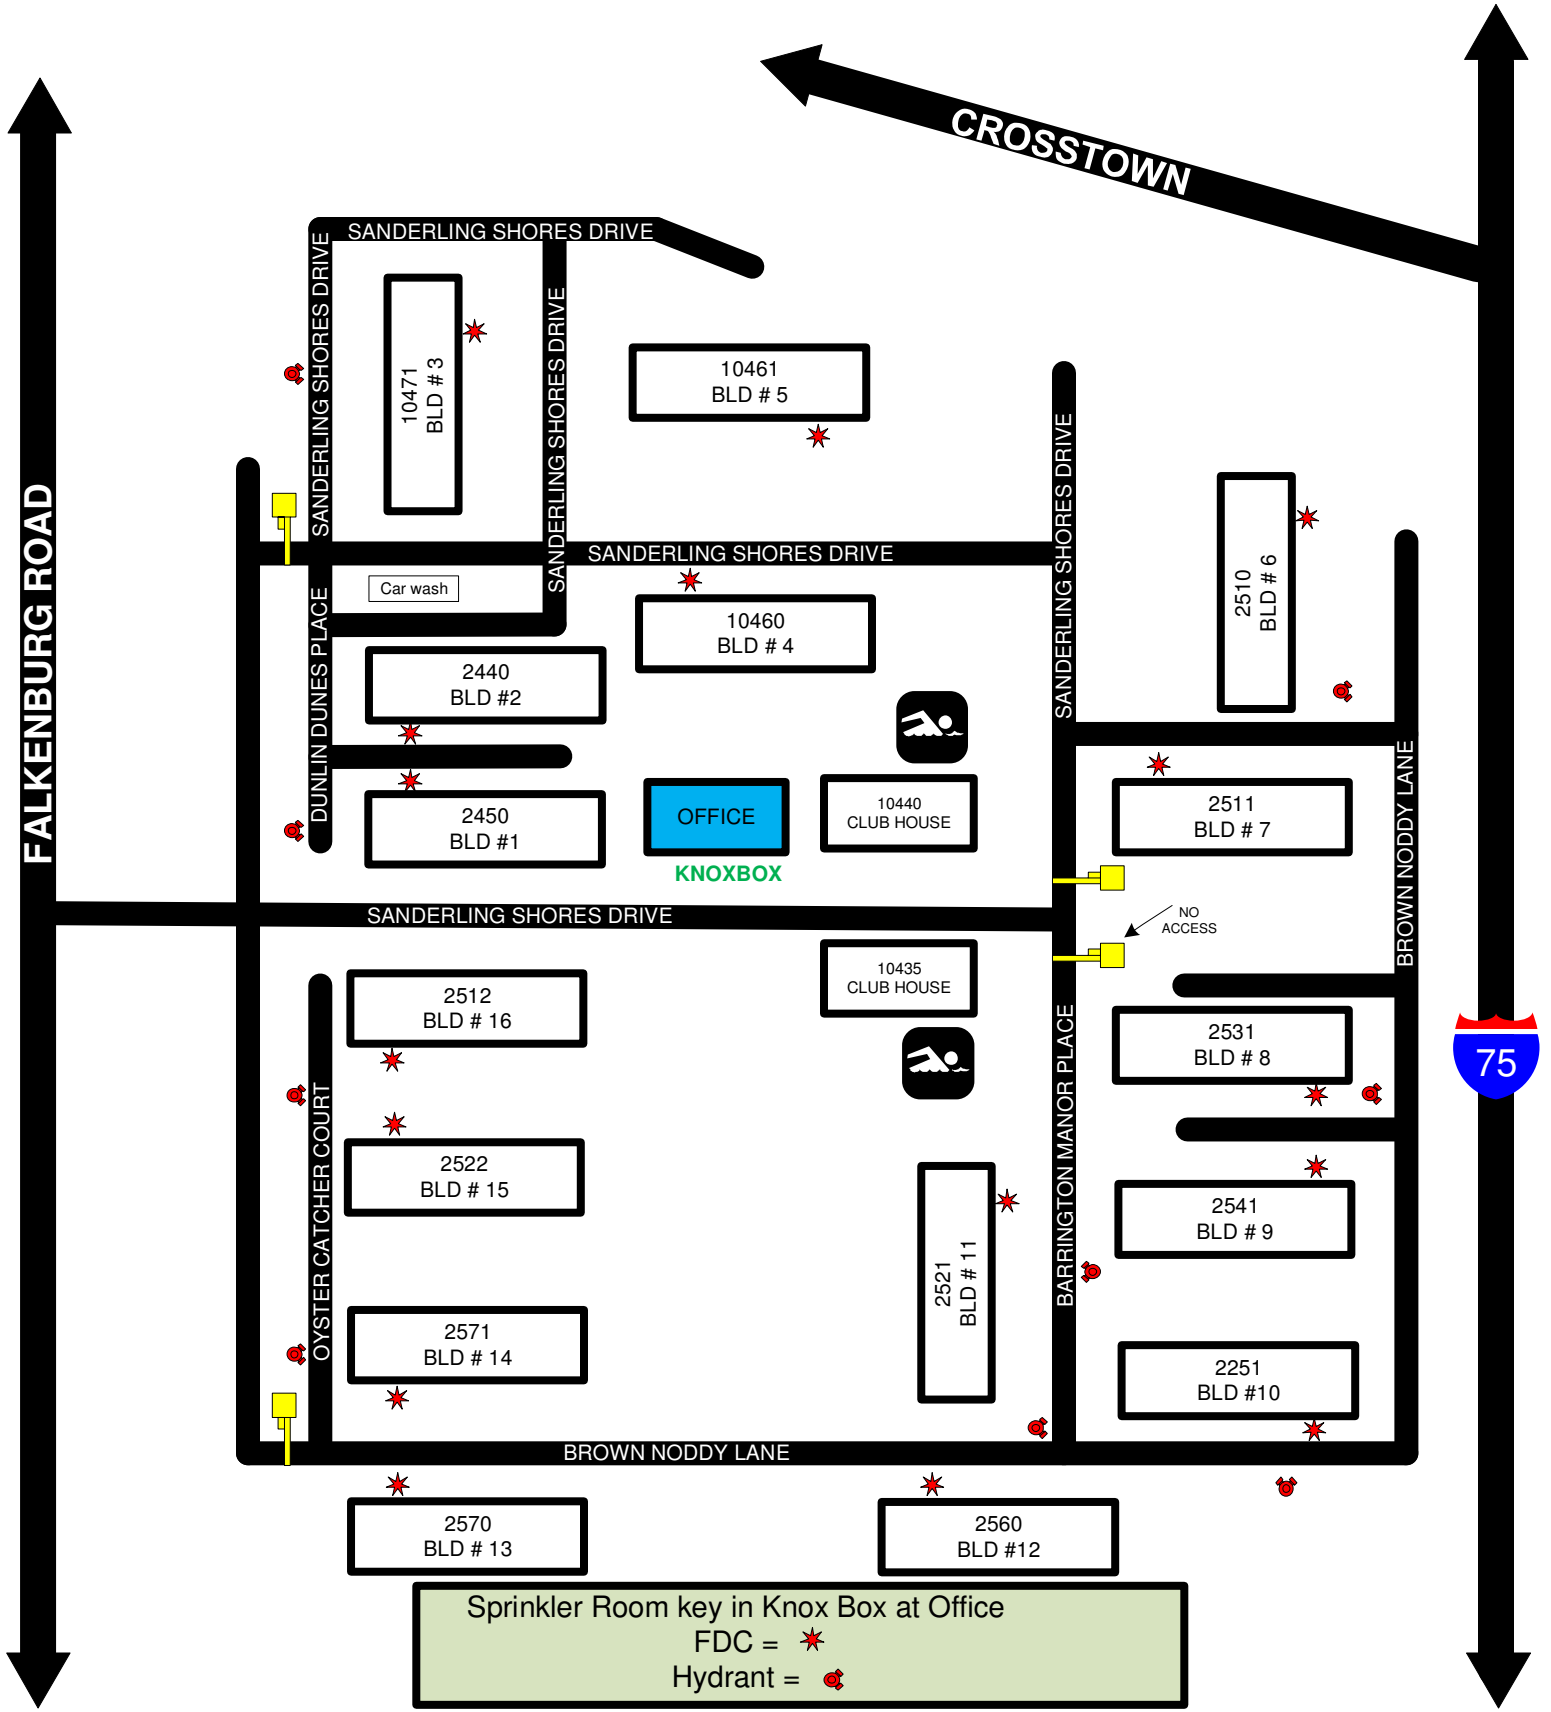

1624	1519	1520
1625	W  E	1529
1636	1531	1532

1530

Station 33
January 2017
Griffith

Lantower
Brandon

Sprinkler Room key in Knox Box at Office
FDC = *
Hydrant = ●