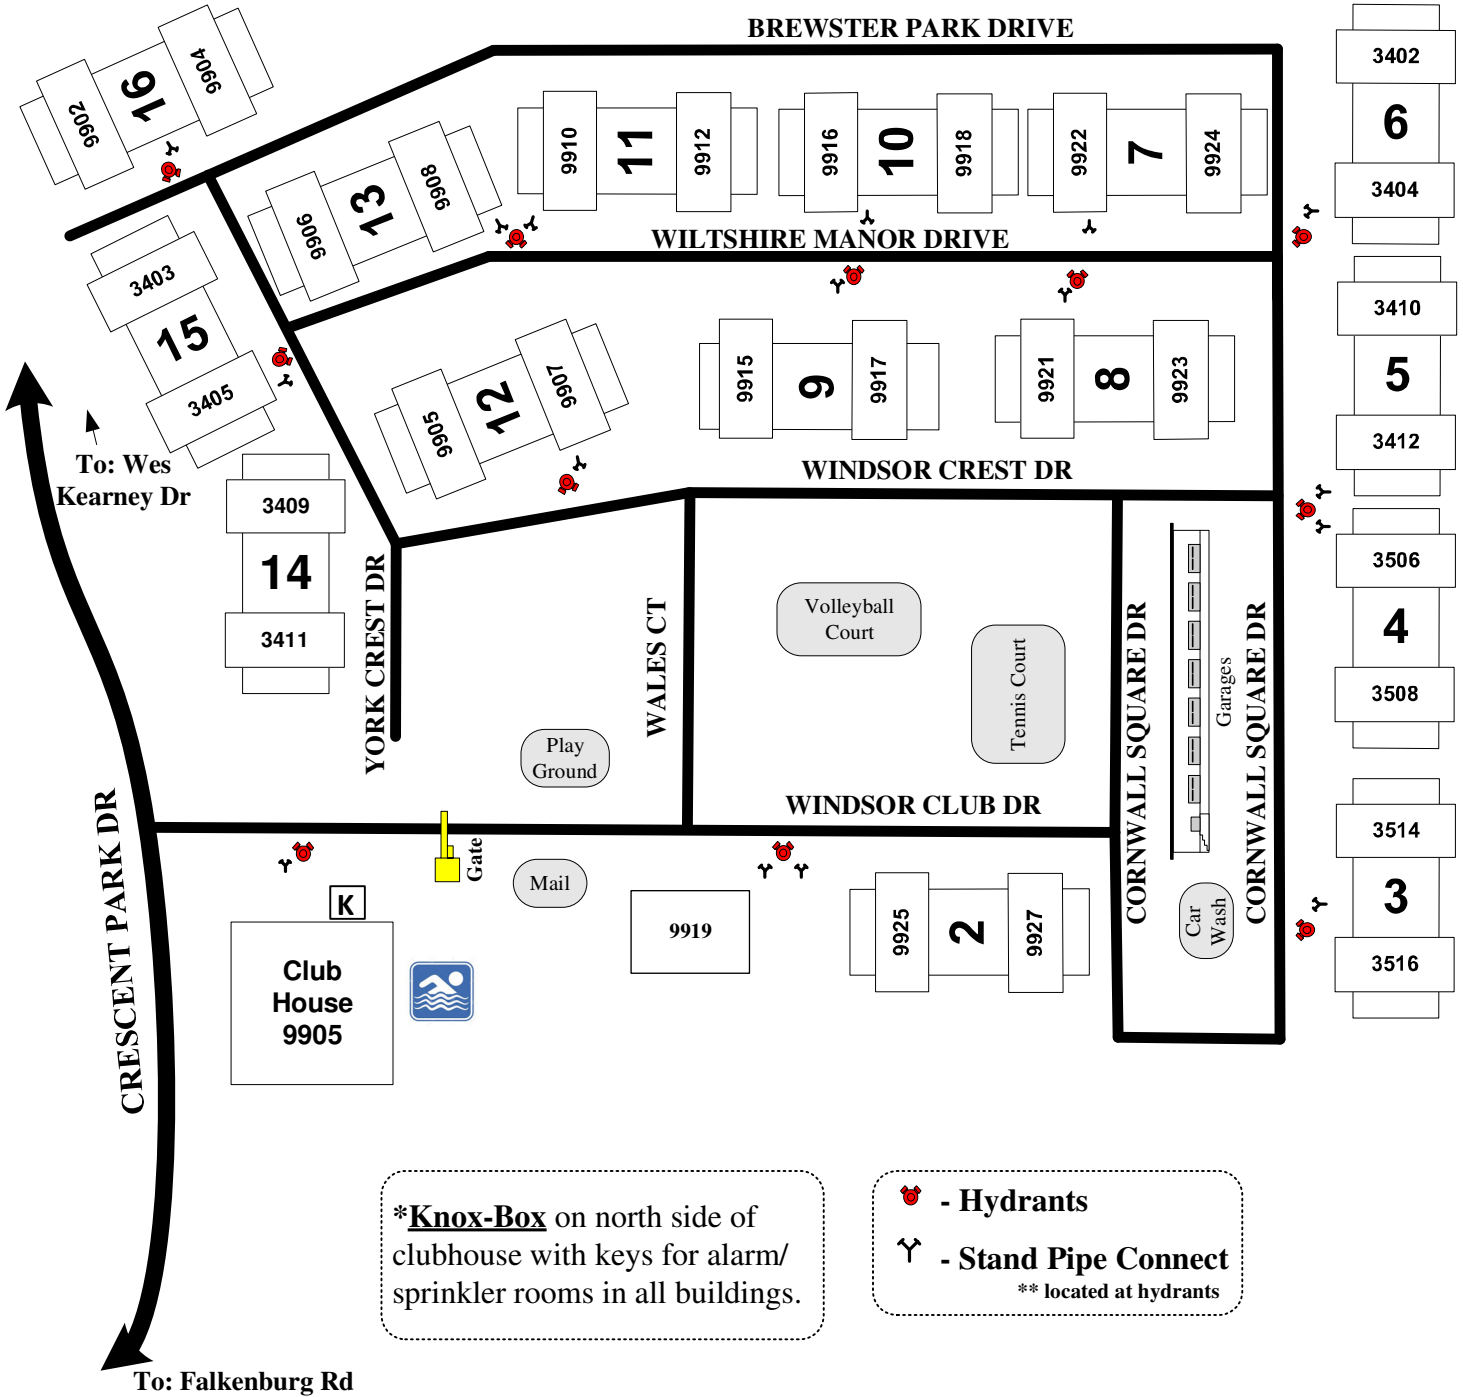

1625	1530	1529
1636	W N E S	1532
2101	2206	2205

WINDSOR CLUB

At Legacy Park

1531

STATION 33
GRIFFITH
DECEMBER 2017

***Knox-Box** on north side of clubhouse with keys for alarm/sprinkler rooms in all buildings.

- Hydrants
 - Stand Pipe Connect
 ** located at hydrants