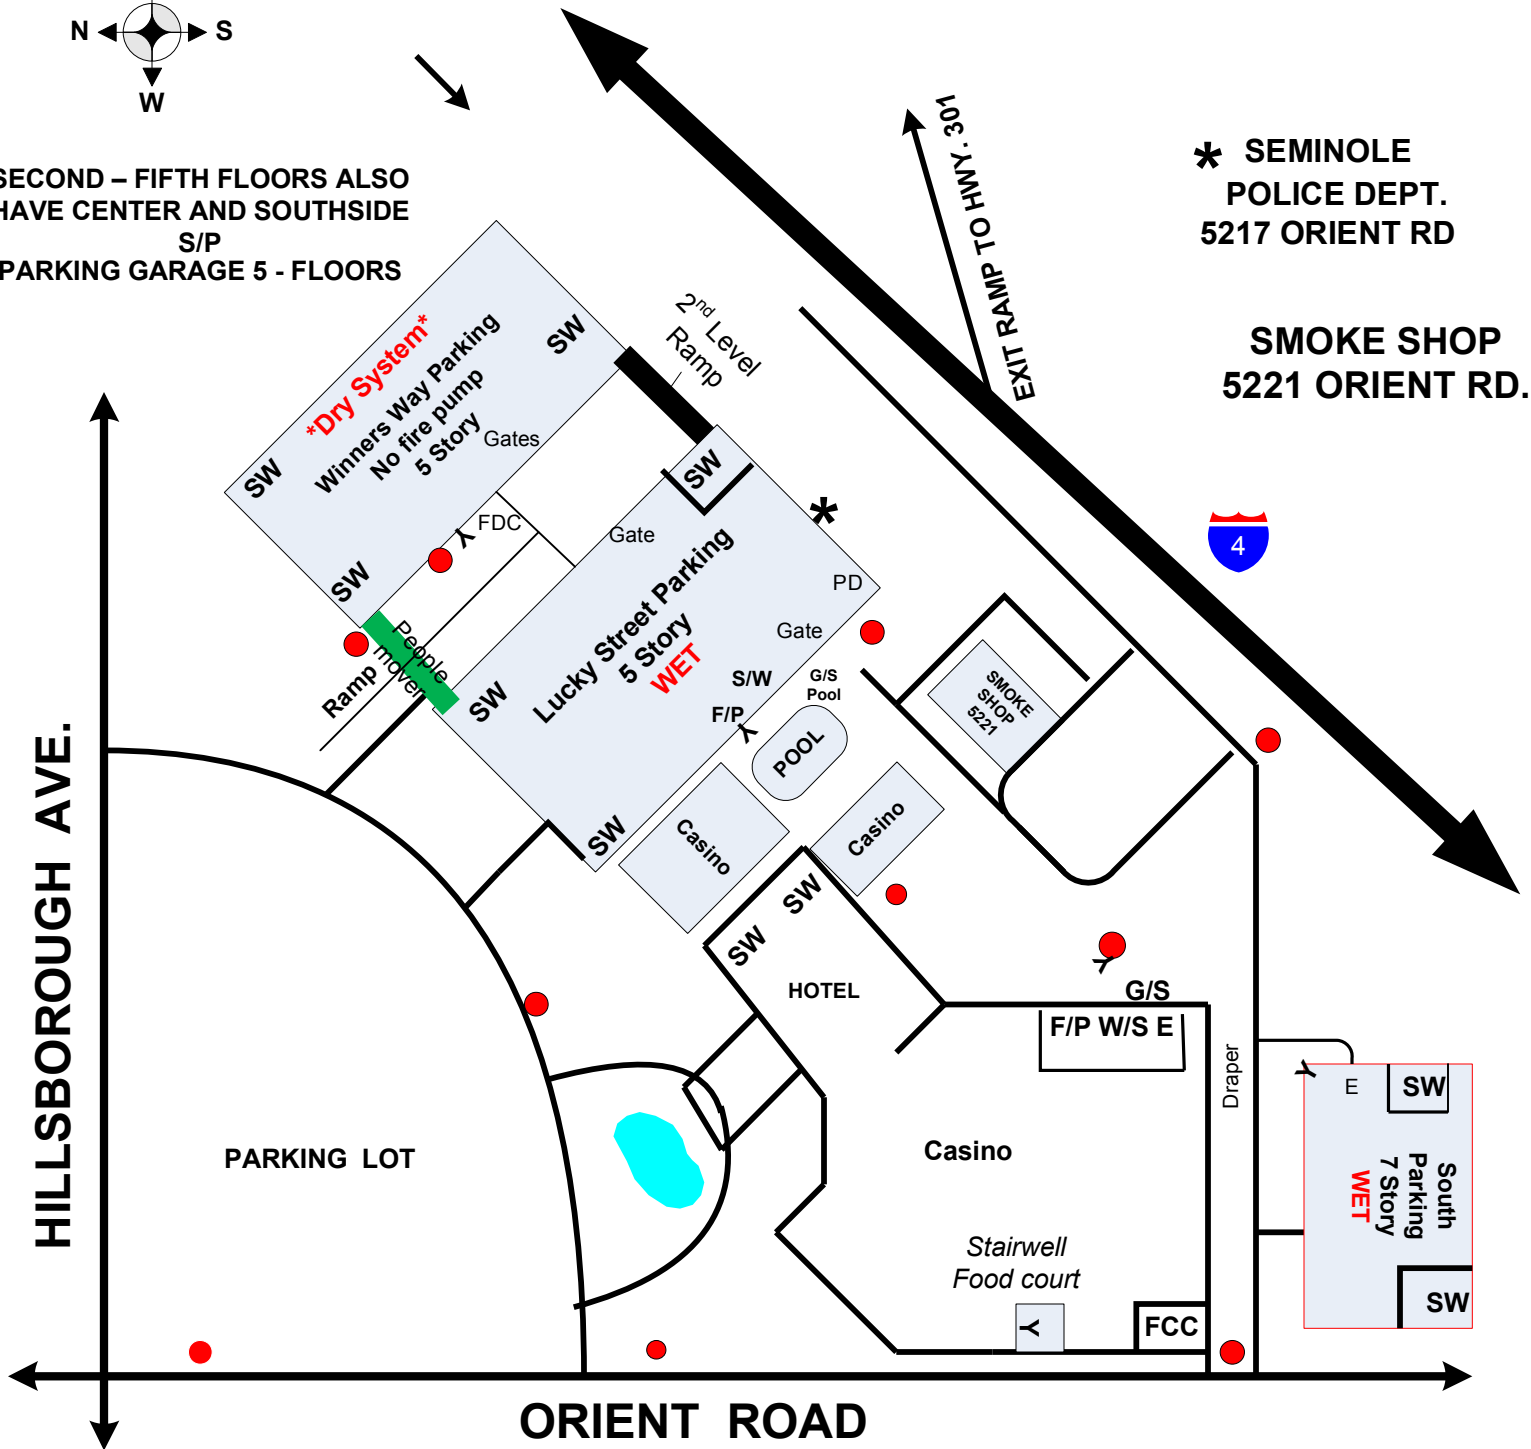

SEMINOLE HARD ROCK HOTEL AND CASINO

5223 ORIENT ROAD

BOX 1602

Updated Landis/Hahn
10/27/13

SECOND - FIFTH FLOORS ALSO
HAVE CENTER AND SOUTHSIDE
S/P
PARKING GARAGE 5 - FLOORS

* SEMINOLE
POLICE DEPT.
5217 ORIENT RD

SMOKE SHOP
5221 ORIENT RD.

Y - FDC

SW - STAIRWELL

FCC - Alarm Panel

G/S - GAS SHUT OFF

W/S - Water Shut Off

F/P - FIRE PUMP

E - ELECTIRCAL

SW - Stairwell

* S/P on 2nd - 6th floor at S/W and south wall ,one in center

* 2nd floor on the south side Casino with Offices and restaurant