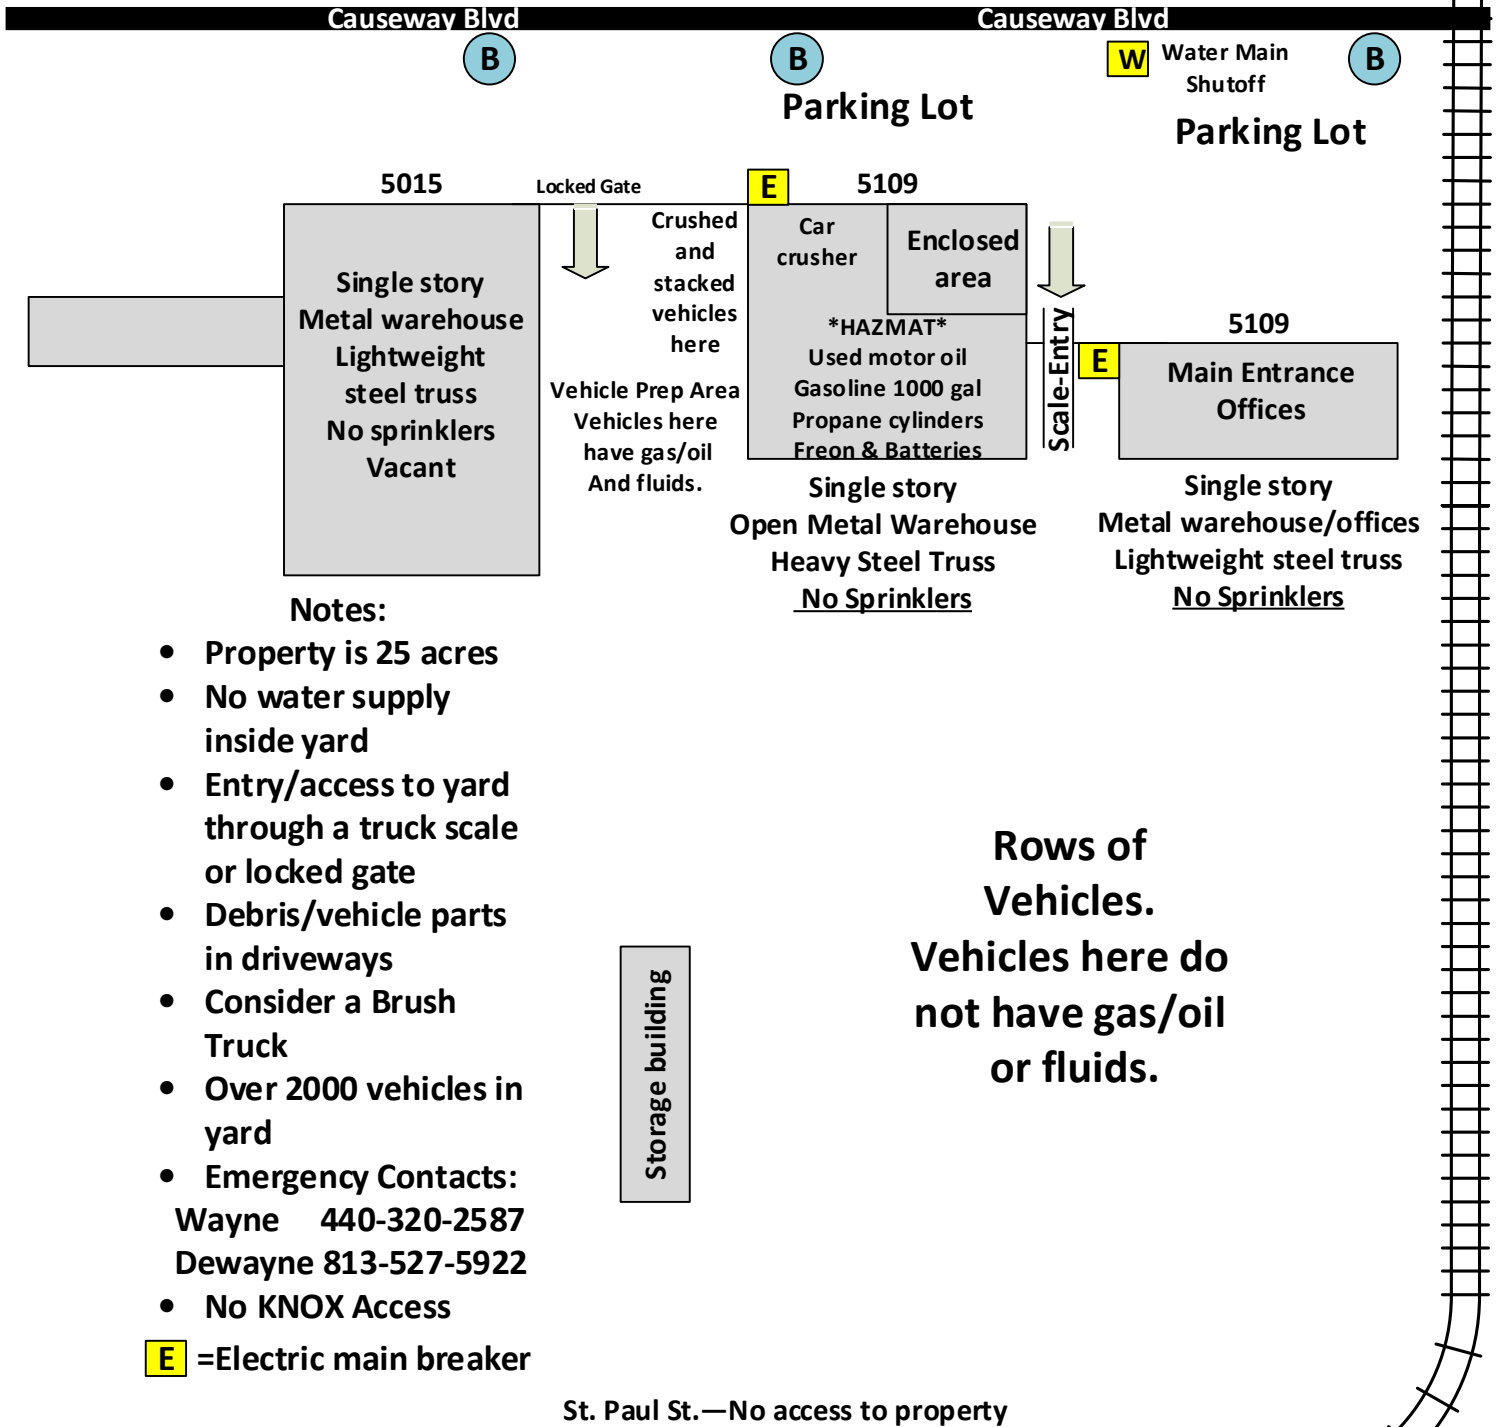

LKQ Pick Your Part Tampa
5109 & 5015 Causeway Blvd
Tampa, FL 33619
BOX 1634
Station 1

← To 50TH ST.

Notes:

- Property is 25 acres
- No water supply inside yard
- Entry/access to yard through a truck scale or locked gate
- Debris/vehicle parts in driveways
- Consider a Brush Truck
- Over 2000 vehicles in yard
- Emergency Contacts:
Wayne 440-320-2587
Dewayne 813-527-5922
- No KNOX Access

E =Electric main breaker

Rows of Vehicles.
Vehicles here do not have gas/oil or fluids.

St. Paul St.—No access to property