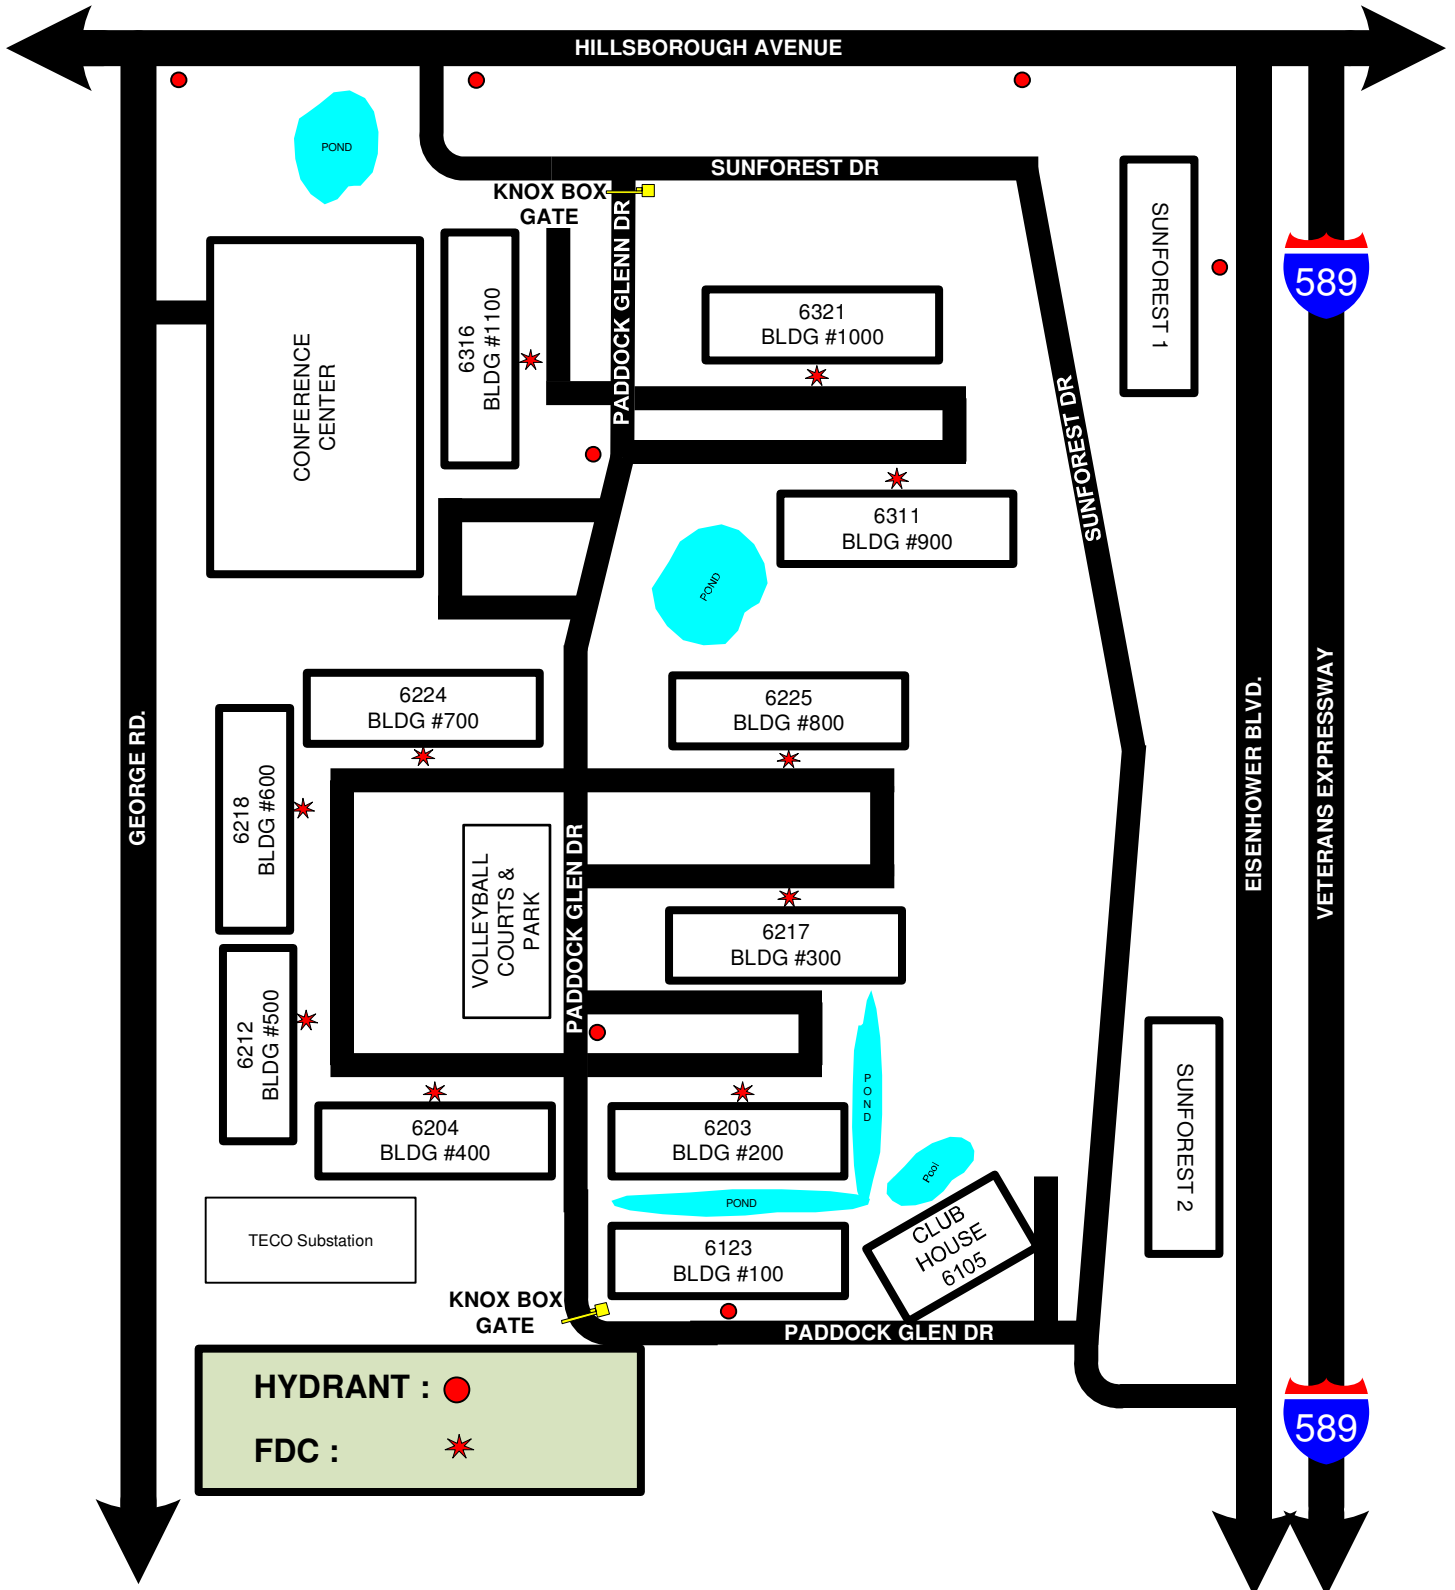

# 1706

KING  
JUNE 2017

# MAINSAIL SUITES

**HYDRANT :** ●

**FDC :** ★